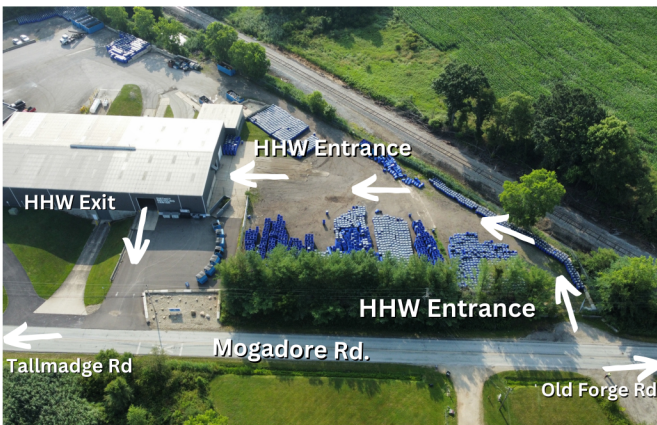

**PORTAGE COUNTY SOLID WASTE  
MANAGEMENT DISTRICT -  
DISTRICT RECYCLING CENTER**

3588 Mogadore Road  
Kent, OH 44240  
330.678.8808  
portagerecycles.com

**HHW Collection:**  
First Monday of the Month (excluding  
federal holidays)  
Hours: 2:00-6:00